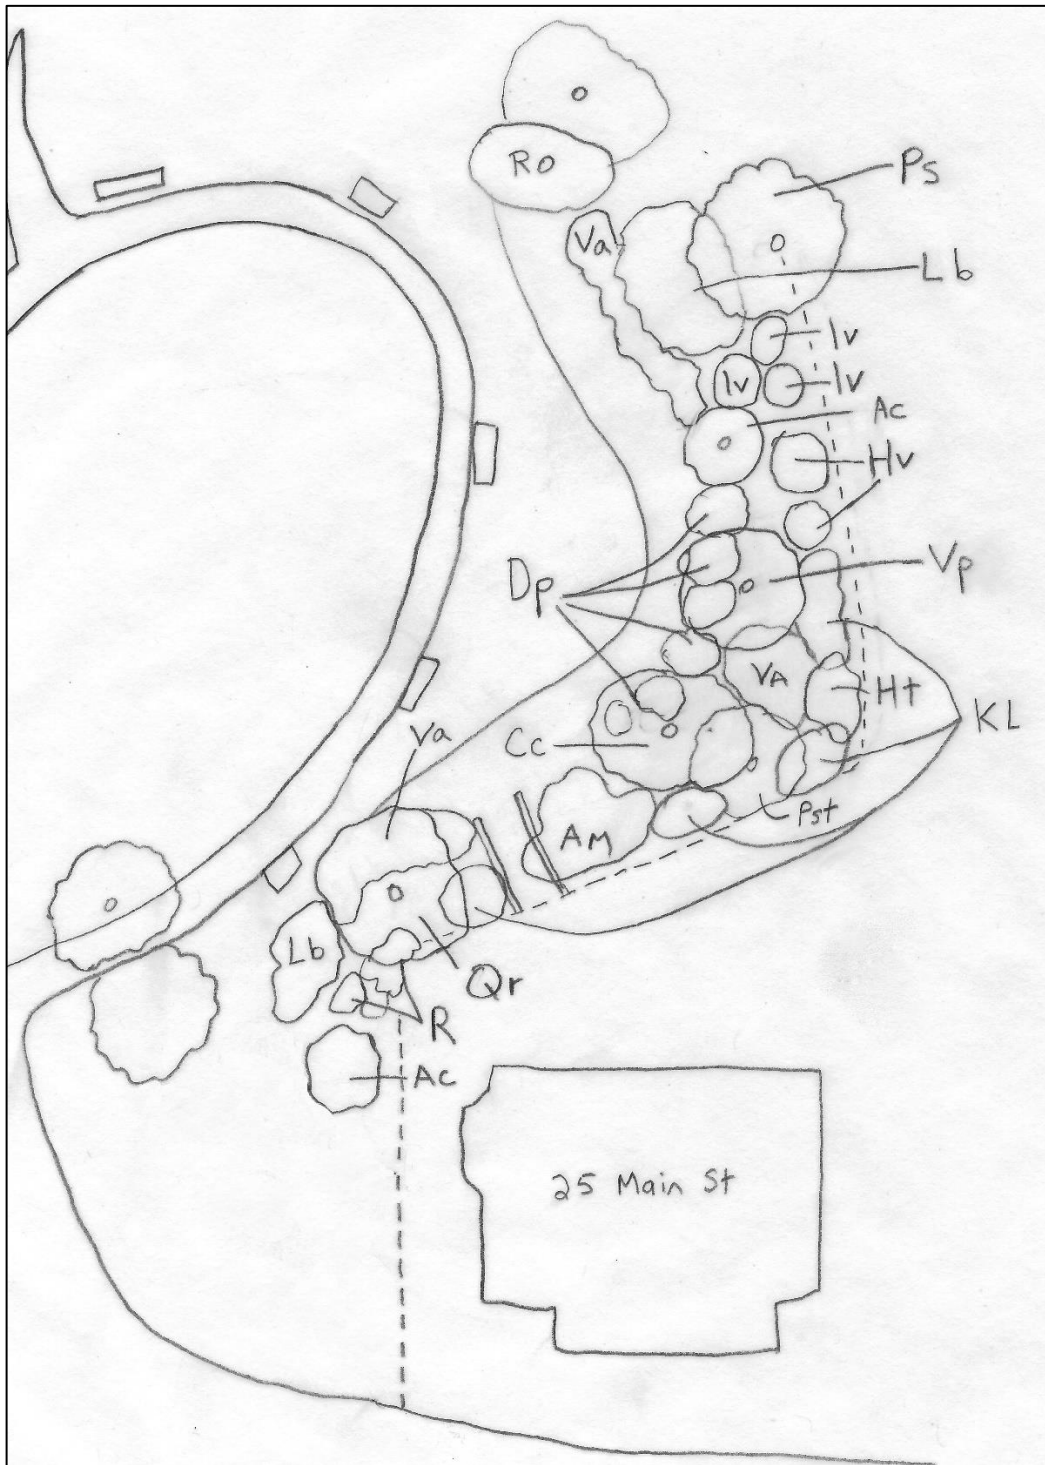

Veterans Memorial Park Preliminary Design Sketch (11/12/2023)

Plant Key

Ac: Amelanchier canadensis, serviceberry	Lb: Lindera benzoin, spicebush
Am: Aronia melanocarpa, black chokeberry	Ps: Prunus serotina, black cherry (existing)
Cc: Carpinus caroliniana, American hornbeam	Pst: Pinus strobus, white pine (existing)
Dp: Dirca palustris, leatherwood	Qr: Quercus rubra, red oak (existing)
Ht: Halesia tetraptera, mountain silverbell (existing)	R: Rhododendron sp. (existing)
Hv: Hamamelis virginiana, witch hazel (existing)	Ro: Rubus odoratus, purple flowering raspberry
Iv: Ilex verticillata, winterberry holly (add to existing)	Va: Viburnum acerifolium, maple-leaved viburnum
Kl: Kalmia latifolia, mountain laurel	Vp: Viburnum prunifolium, smooth blackhaw