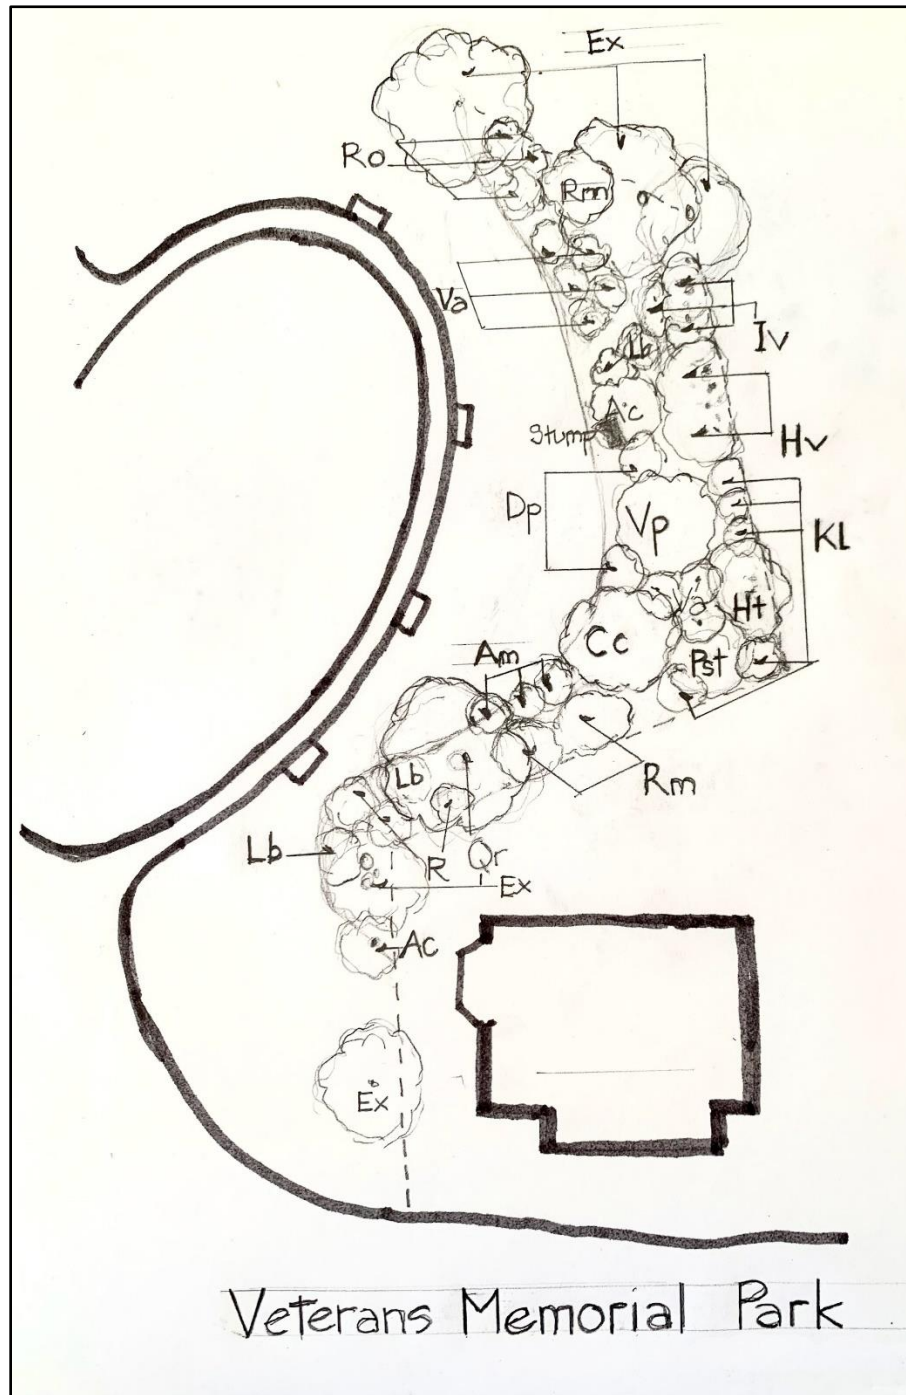

Veterans Memorial Park Design

Plant Key

Ac: Amelanchier canadensis, serviceberry	Lb: Lindera benzoin, spicebush
Am: Aronia melanocarpa, black chokeberry	Pst: Pinus strobus, white pine (existing)
Cc: Carpinus caroliniana, American hornbeam	Qr: Quercus rubra, red oak (existing)
Dp: Dirca palustris, leatherwood	Rm: Rhododendron maximum
Ex: existing trees (multiple species)	R: Rhododendron sp. (existing)
Ht: Halesia tetraptera, mountain silverbell (existing)	Ro: Rubus odoratus, purple flowering raspberry
Hv: Hamamelis vernalis, spring witch hazel (existing)	Va: Viburnum acerifolium, maple-leaved viburnum
Iv: Ilex verticillata, winterberry holly (existing)	Vp: Viburnum prunifolium, smooth blackhaw
Kl: Kalmia latifolia, mountain laurel	